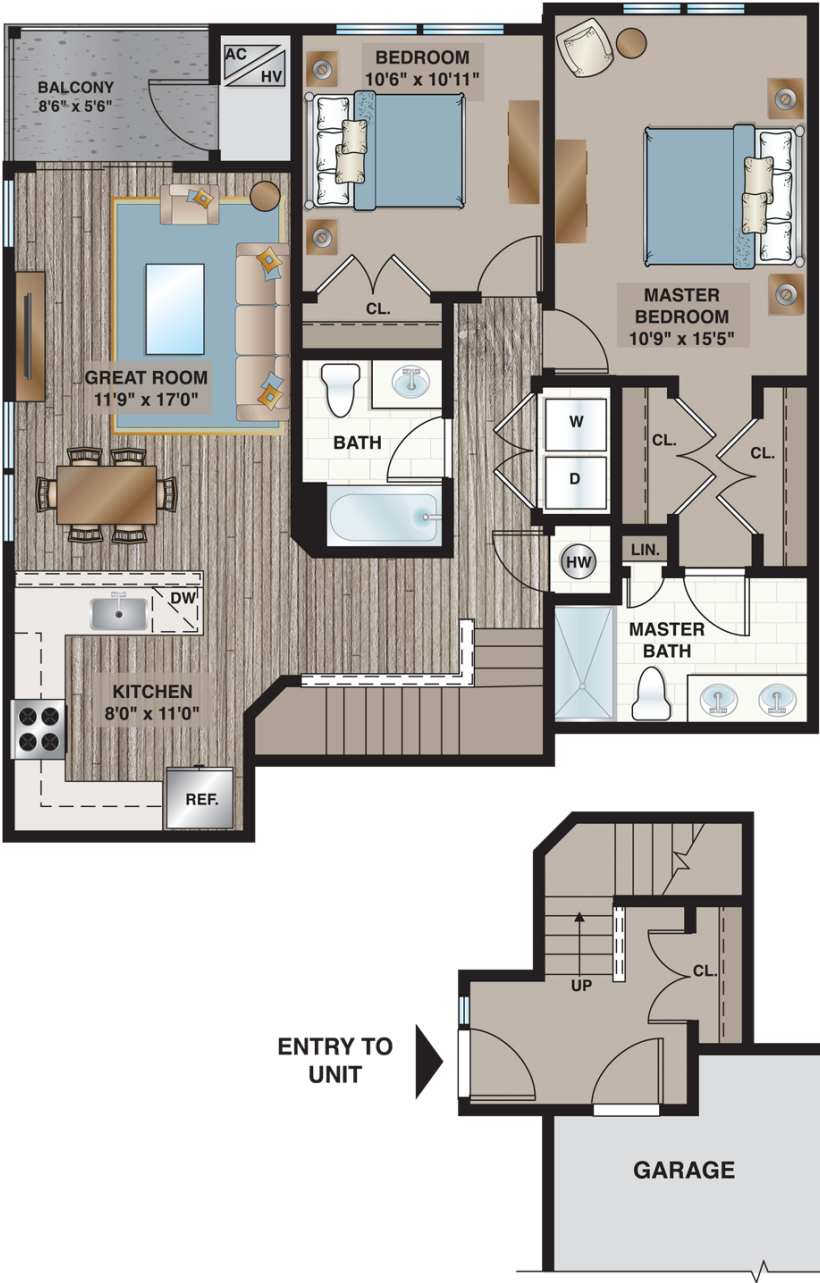

# MEADOW RIDGE

LUXURY APARTMENTS

## PIEDMONT

1,185 Sq. Ft. | 2 Bedrooms | 2 Baths

All dimensions are approximate. Please see Leasing Associate for details