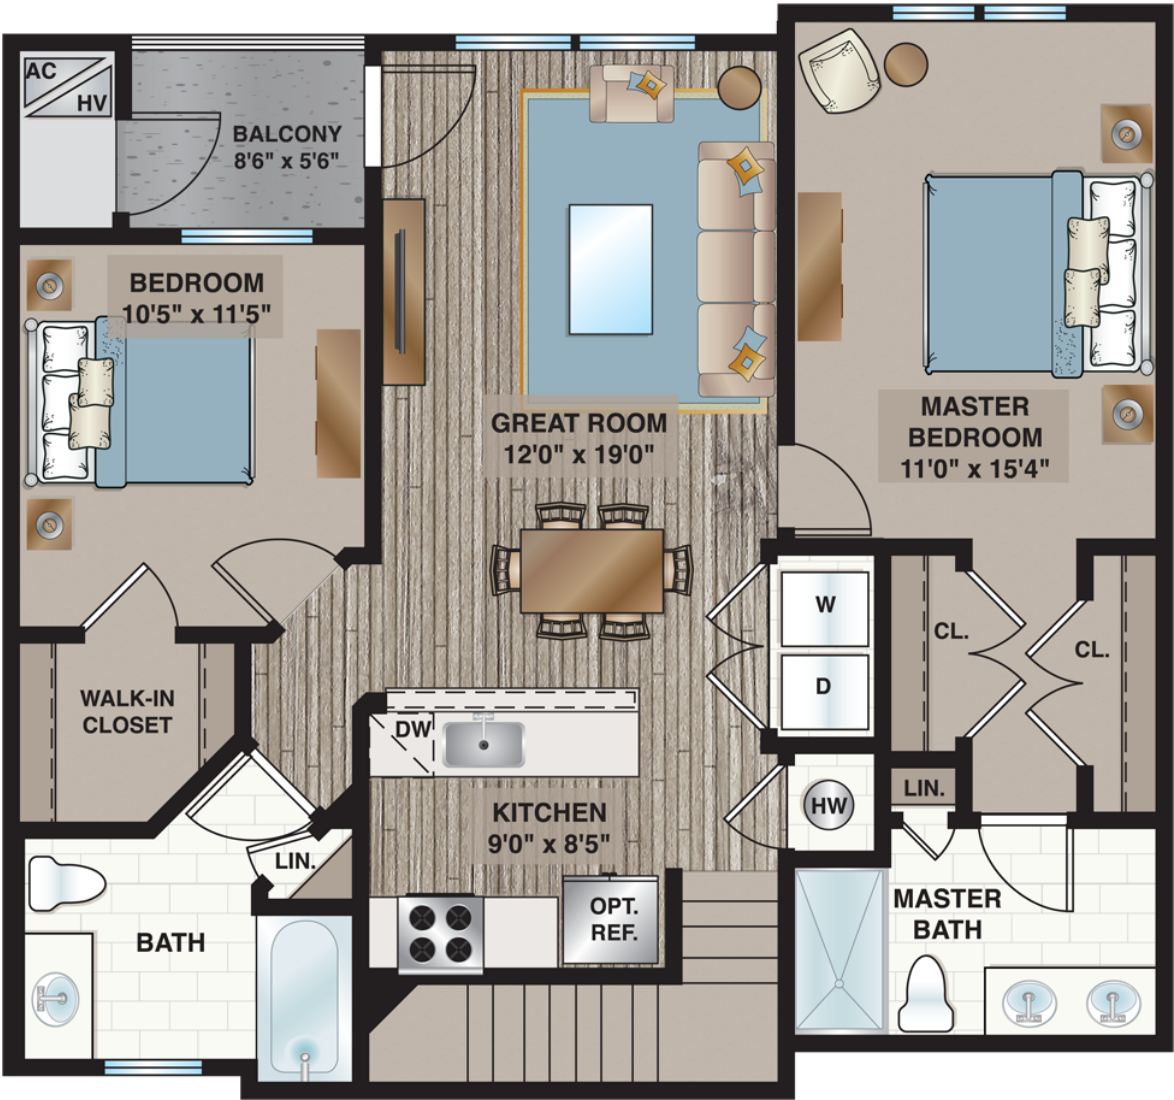

MEADOW RIDGE

LUXURY APARTMENTS

CATSKILL

1,027 Sq. Ft. | 2 Bedrooms | 2 Baths

All dimensions are approximate. Please see Leasing Associate for details