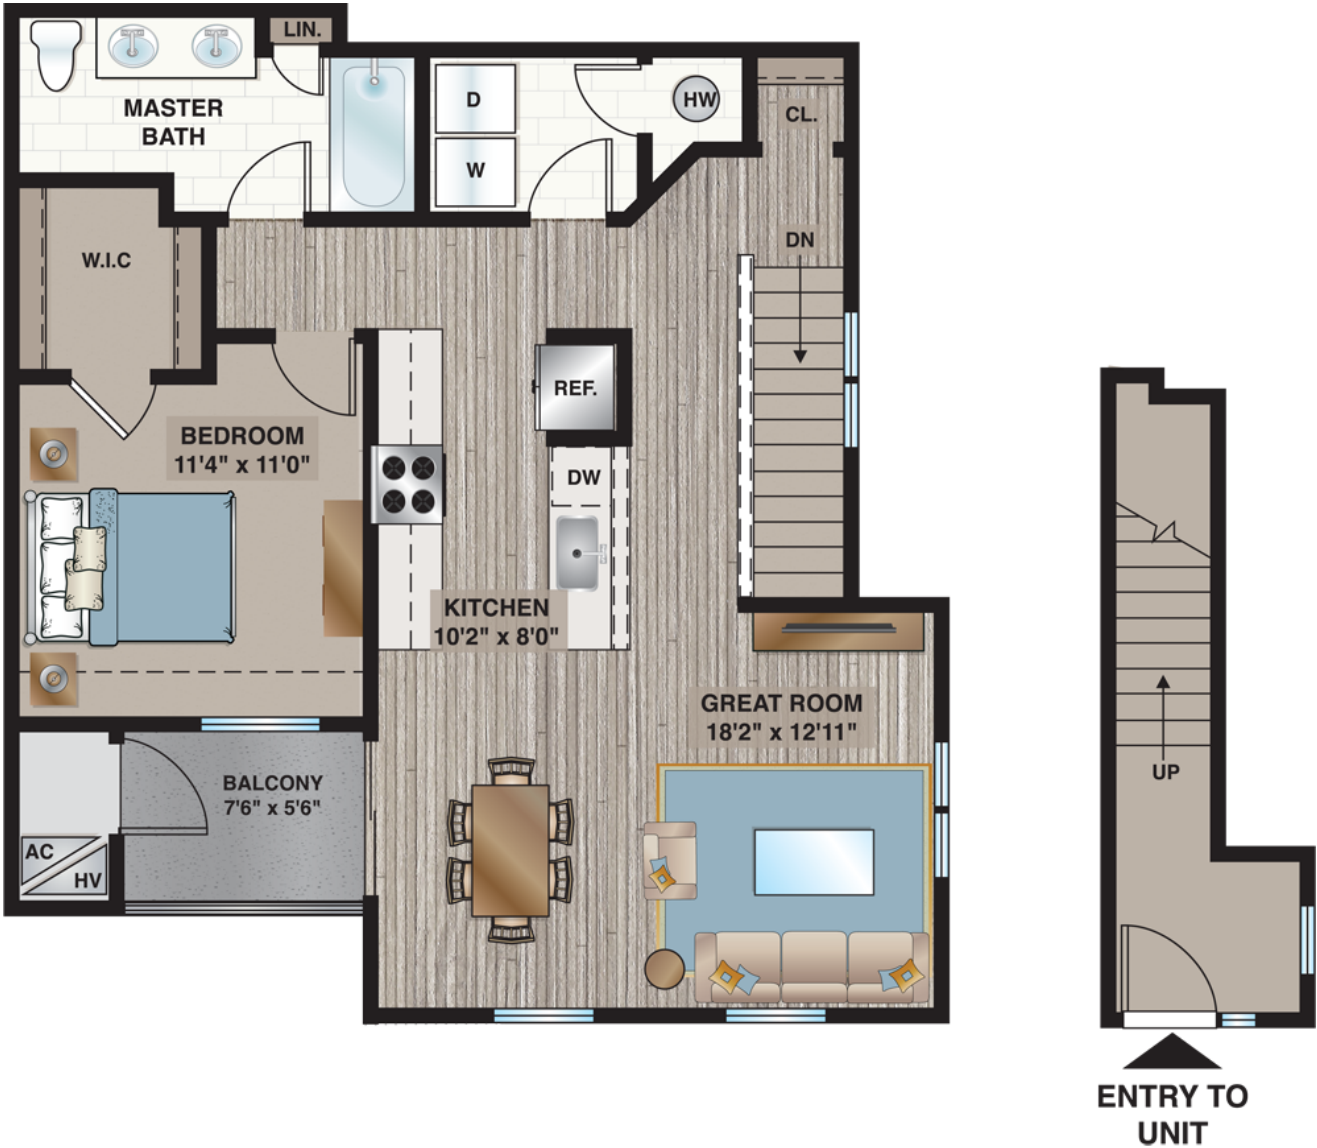

MEADOW RIDGE

LUXURY APARTMENTS

Taconic

824 Sq. Ft. | 1 Bedroom | 1 Bath

All dimensions are approximate. Please see Leasing Associate for details