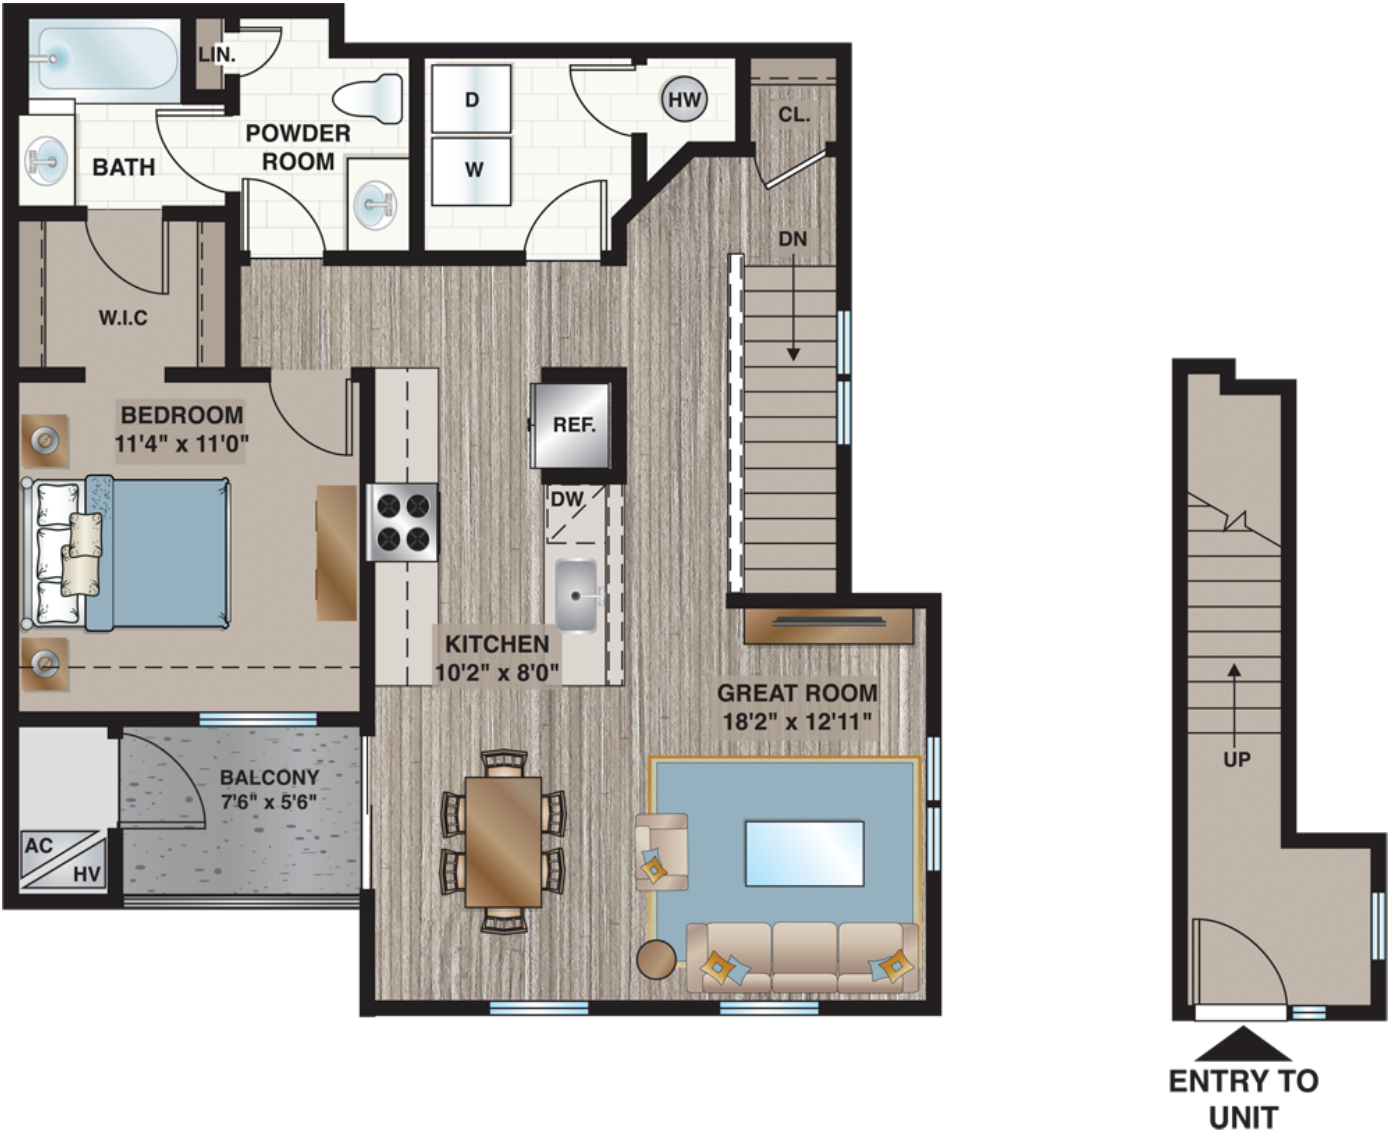

MEADOW RIDGE

LUXURY APARTMENTS

Ramapo

824 Sq. Ft. | 1 Bedroom | 1 Bath

All dimensions are approximate. Please see Leasing Associate for details